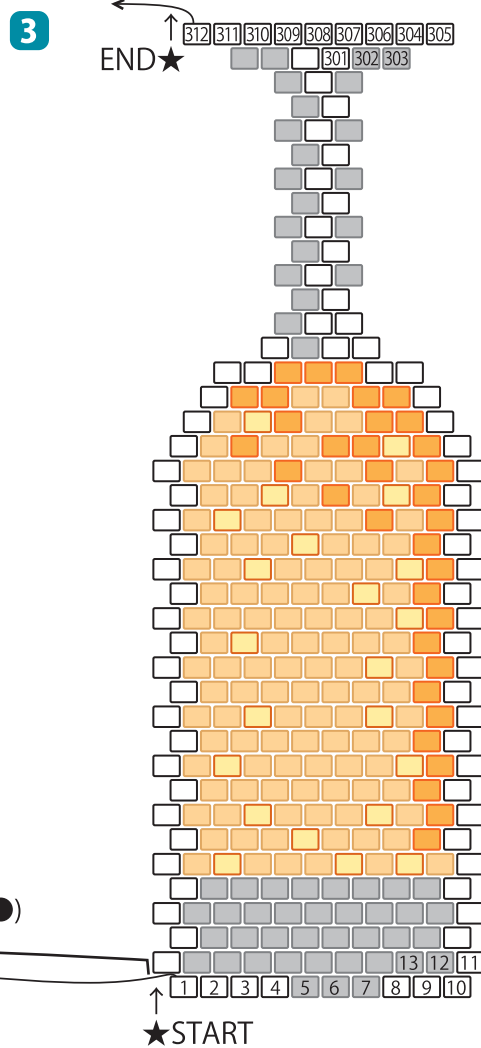

Delica Beads Free Pattern

Champagne charm

MIYUKI CO.,LTD.

MIYUKI Co., Ltd.
 mail: e-mail@miyuki-beads.co.jp
 web: www.miyuki-beads.co.jp/english
 Note: Re-sell this instruction is prohibited

materials

- 113 MIYUKI Delica Beads 11/0 DB-1112
- 22 MIYUKI Delica Beads 11/0 DB-1212
- 85 MIYUKI Delica Beads 11/0 DB-41
- 58 MIYUKI Delica Beads 11/0 DB-141
- 34 MIYUKI Delica Beads 11/0 DB-702
- 1 Ring 3mm
- 1 Ring 5mm
- 1 Ring 3×4mm
- 5cm Chain
- 1 Lobster Clasp 10mm
- 2m nylon beading thread, size 330dtex White
- beading needles, size #12