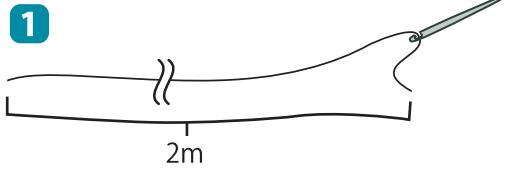

Delica Beads Free Pattern

Champagne charm

MIYUKI CO.,LTD.

MIYUKI Co., Ltd.
 mail: e-mail@miyuki-beads.co.jp
 web: www.miyuki-beads.co.jp/english
 Note: Re-sell this instruction is prohibited

materials

- 113 MIYUKI Delica Beads 11/0 DB-1112
- 22 MIYUKI Delica Beads 11/0 DB-1212
- 85 MIYUKI Delica Beads 11/0 DB-41
- 58 MIYUKI Delica Beads 11/0 DB-141
- 34 MIYUKI Delica Beads 11/0 DB-702
- 1 Ring 3mm
- 1 Ring 5mm
- 1 Ring 3×4mm
- 5cm Chain
- 1 Lobster Clasp 10mm
- 2m nylon beading thread, size 330dtex White
- beading needles, size #12