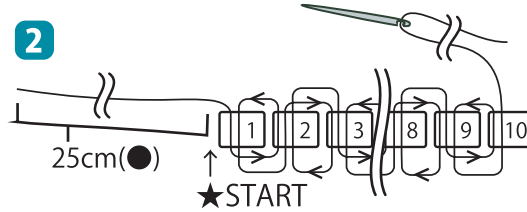

Delica Beads Free Pattern

Champagne charm

MIYUKI CO.,LTD.

MIYUKI Co., Ltd.
 mail: e-mail@miyuki-beads.co.jp
 web: www.miyuki-beads.co.jp/english
 Note: Re-sell this instruction is prohibited

materials

- 113 MIYUKI Delica Beads 11/0 DB-1112
- 22 MIYUKI Delica Beads 11/0 DB-1212
- 85 MIYUKI Delica Beads 11/0 DB-41
- 58 MIYUKI Delica Beads 11/0 DB-141
- 34 MIYUKI Delica Beads 11/0 DB-702
- 1 Ring 3mm
- 1 Ring 5mm
- 1 Ring 3×4mm
- 5cm Chain
- 1 Lobster Clasp 10mm
- 2m nylon beading thread, size 330dtex White
- beading needles, size #12